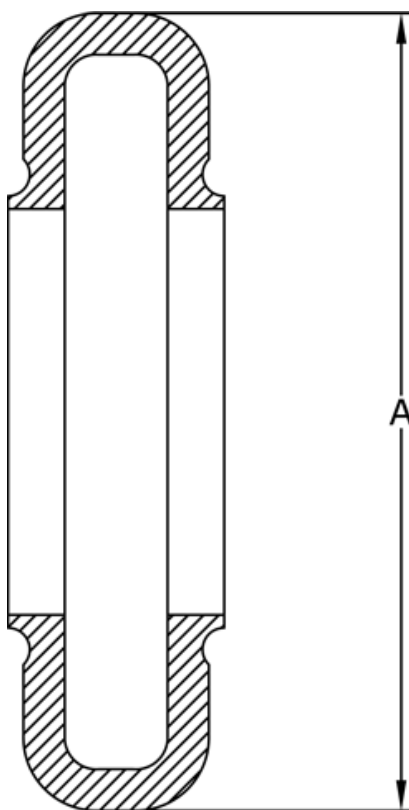

Data Sheet

Article number: 3305090T

Description: Tire for tire coupling size 90
Rubber

Measures

A = 235